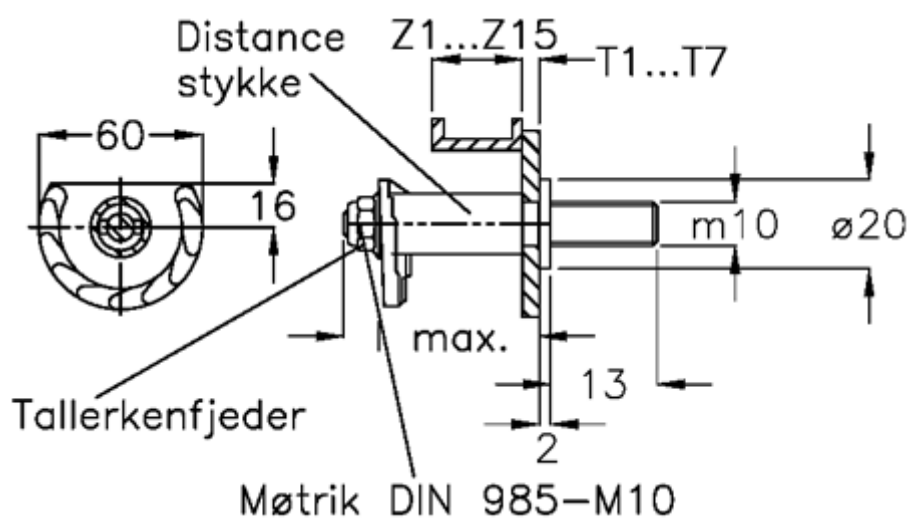

Article number: 20895108

Description: E+G Door lock
GN 117-GB-T1-Z8

Measures

Cam thickness = 21-30